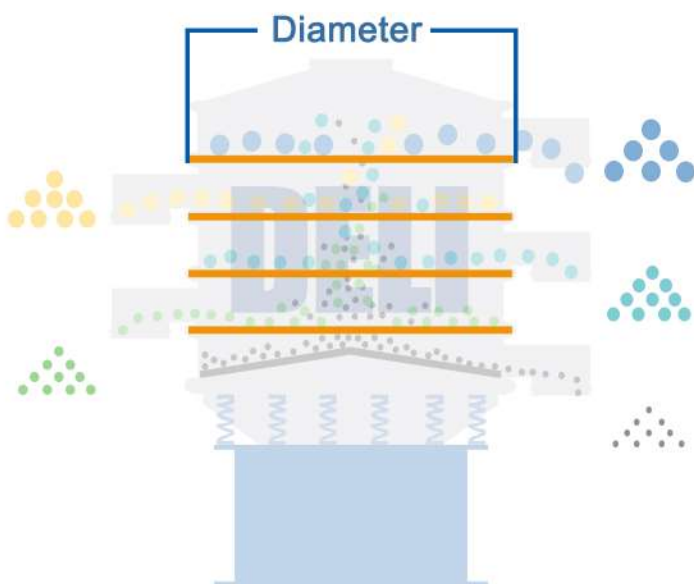

DELI INDUSTRIAL

Industrial Sieve Machine Supplier

Model List

DELI provides you with vibrating screens of various specifications to fully adapt to your site's requirements for equipment size and performance.

Definition of Model Number

R 800 - 4

Screen Layer: 4

Screen Diameter: 800mm

Series: Rotary sieve machine

Model List

24"
600mm

R600-1

R600-2

R600-3

R600-4

32"
800mm

R800-1

R800-2

R800-3

R800-4